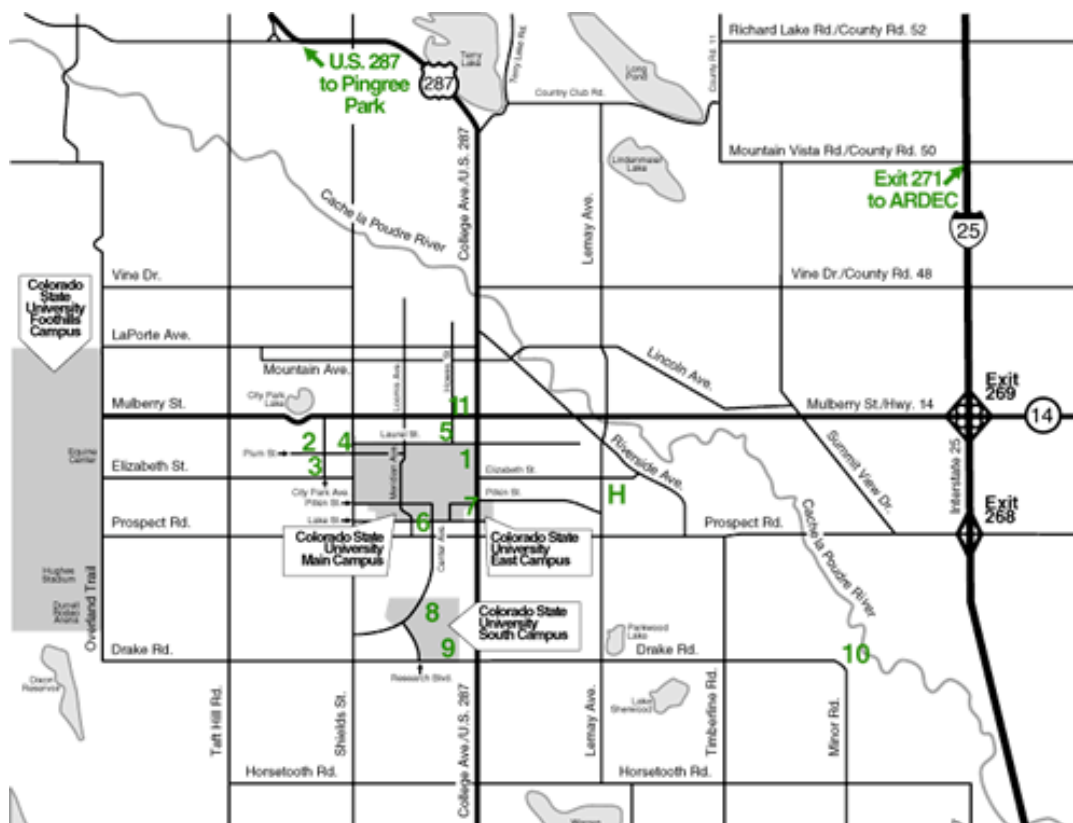

Visit the Department of Animal Sciences - Colorado State University

Things to note:

1. If you get lost, or need extra help, please call us @ **970.491.1442**
2. Please allow ample time to find a place to park and walk to the Animal Sciences Building. We recommend at least 10min from the time you **expect** to arrive on campus.

Driving Directions from Interstate 25:

1. Take exit #268 (Prospect Rd.) and proceed west or towards the mountains.
2. Drive approximately 4 miles on Prospect Rd.
3. Turn right (north) on College Avenue
4. At the first light, Pikin St., turn left (west).
5. Drive approx. .1 miles, passing over the railroad tracks and through one stop sign.
6. Continue approx. 100 yards and take your first right into the Animal Sciences parking lot.
7. Park in an open spot and continue into the Animal Sciences Building to secure your visitor parking pass.

Maps

Fort Collins

Animal Sciences Building

ARDEC- Animal Sciences Livestock Center

From North: I-25 to Exit 278 (Wellington). Proceed east over I-25 to East Frontage Road. Travel 3 miles south to County Rd 56. Turn left.

From South: I-25 to Exit 271 (Mountain Vista Drive). Proceed east to the East Frontage Road. Turn left onto East Frontage Road, travel 3 miles north to County Rd 56. Turn right.