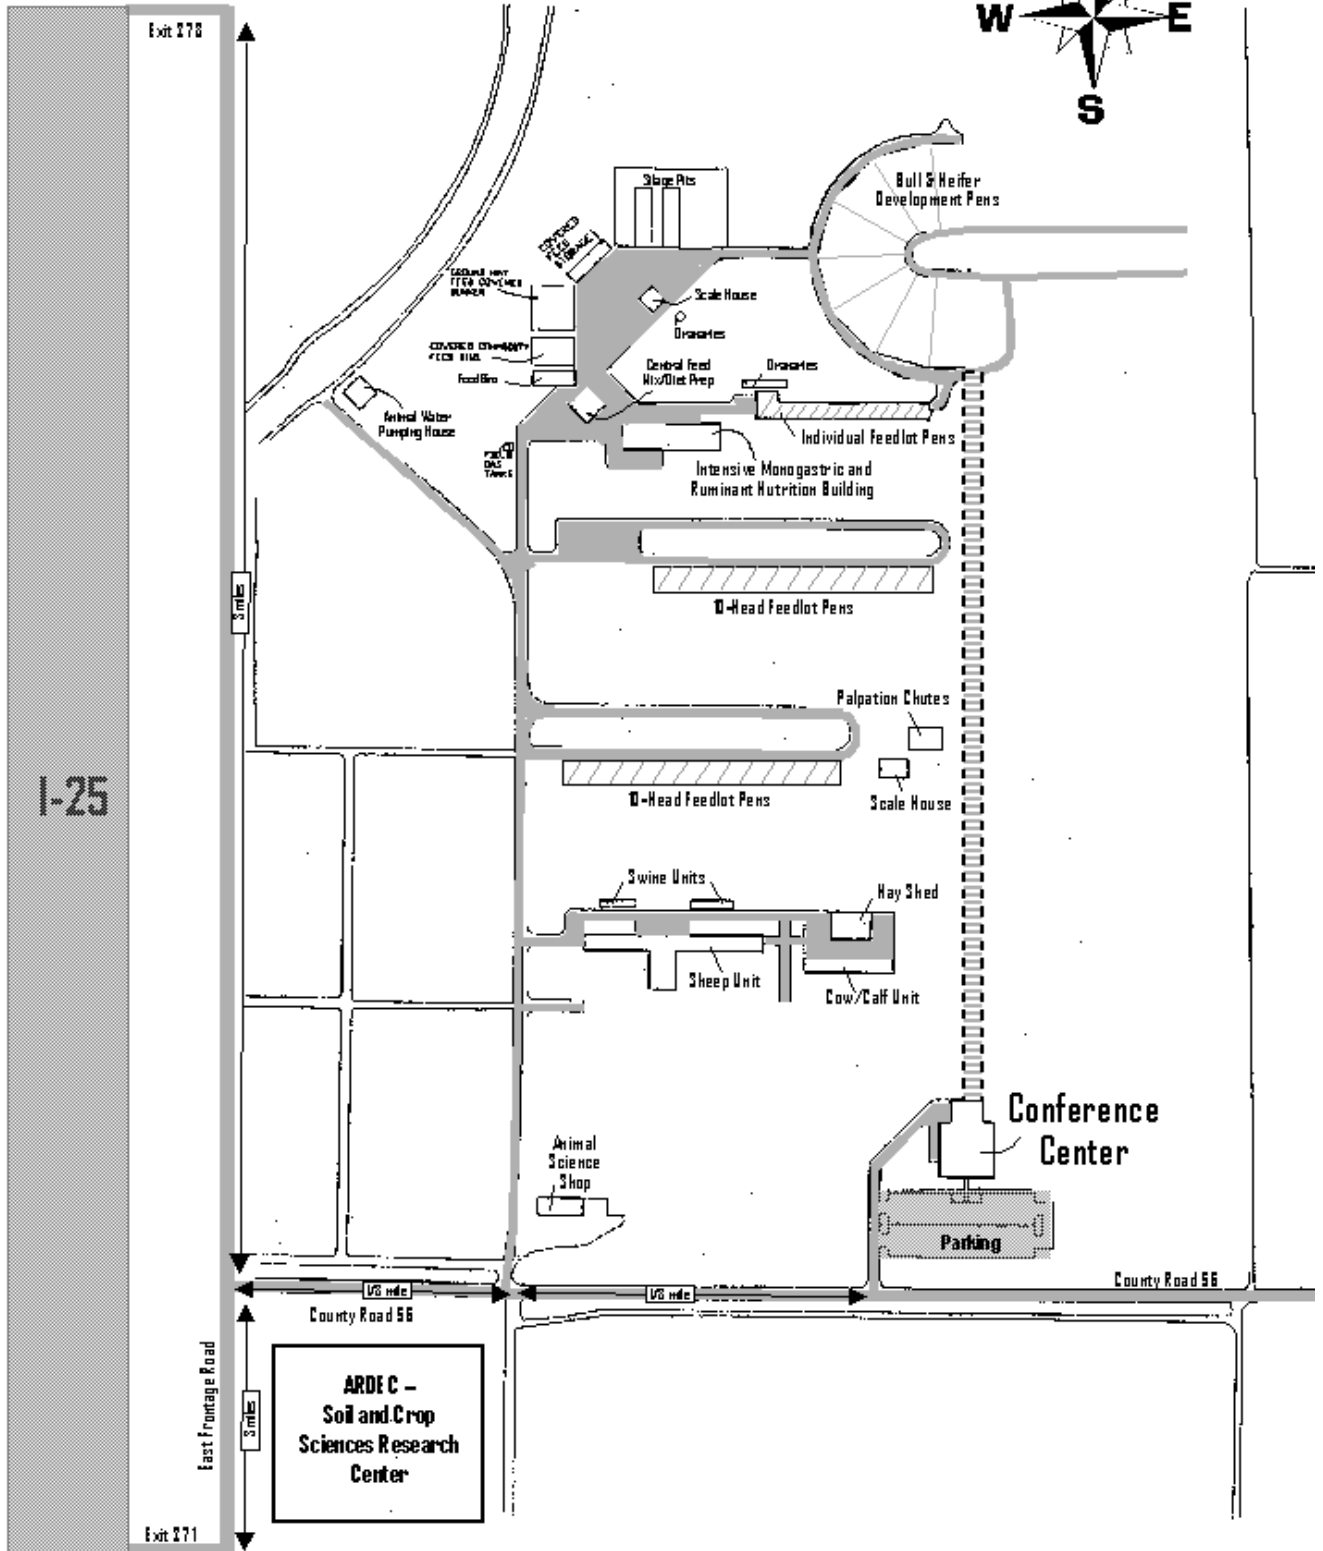

Driving Directions from Interstate 25:

1. Take exit #268 (Prospect Rd.) and proceed west or towards the mountains.
2. Drive approximately 4 miles on Prospect Rd.
3. Turn right (north) on College Avenue
4. At the first light, Pikin St., turn left (west).
5. Drive approx. .1 miles, passing over the railroad tracks and through one stop sign.
6. Continue approx. 100 yards and take your first right into the Animal Sciences parking lot.
7. Park in an open spot and continue into the Animal Sciences Building to secure your visitor parking pass.

Maps

Fort Collins

Animal Sciences Building

ARDEC- Animal Sciences Livestock Center

From North: I-25 to Exit 278 (Wellington). Proceed east over I-25 to East Frontage Road. Travel 3 miles south to County Rd 56. Turn left.

From South: I-25 to Exit 271 (Mountain Vista Drive). Proceed east to the East Frontage Road. Turn left onto East Frontage Road, travel 3 miles north to County Rd 56. Turn right.