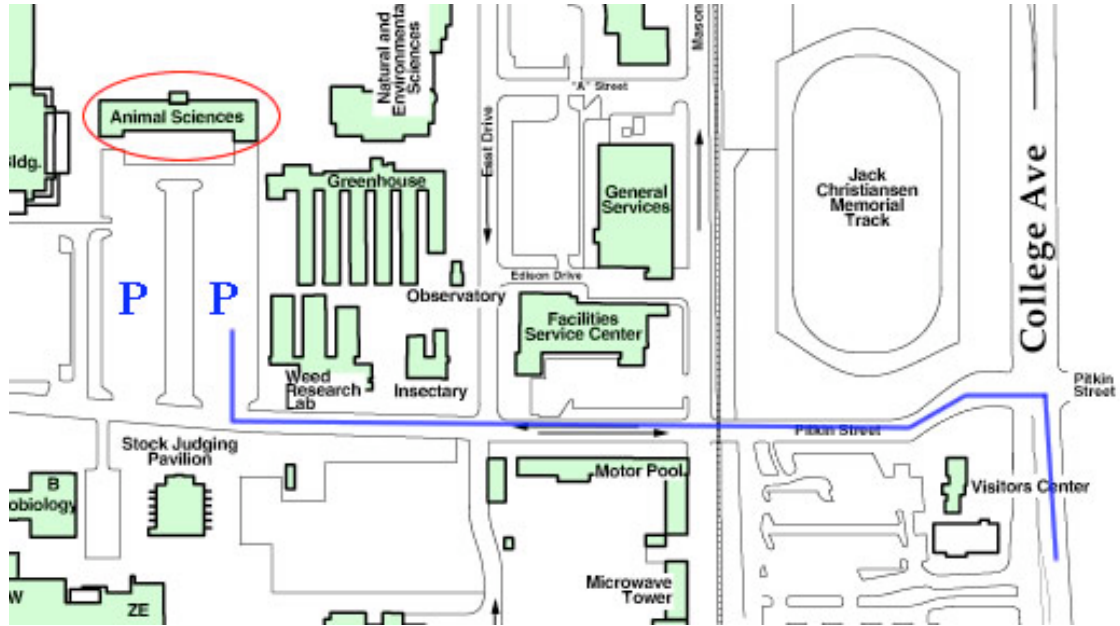

Driving Directions from Interstate 25:

1. Take exit #268 (Prospect Rd.) and proceed west or towards the mountains.
2. Drive approximately 4 miles on Prospect Rd.
3. Turn right (north) on College Avenue
4. At the first light, Pikin St., turn left (west).
5. Drive approx. .1 miles, passing over the railroad tracks and through one stop sign.
6. Continue approx. 100 yards and take your first right into the Animal Sciences parking lot.
7. Park in an open spot and continue into the Animal Sciences Building to secure your visitor parking pass.

Maps

Fort Collins

Animal Sciences Building

ARDEC- Animal Sciences Livestock Center

From North: I-25 to Exit 278 (Wellington). Proceed east over I-25 to East Frontage Road. Travel 3 miles south to County Rd 56. Turn left.

From South: I-25 to Exit 271 (Mountain Vista Drive). Proceed east to the East Frontage Road. Turn left onto East Frontage Road, travel 3 miles north to County Rd 56. Turn right.