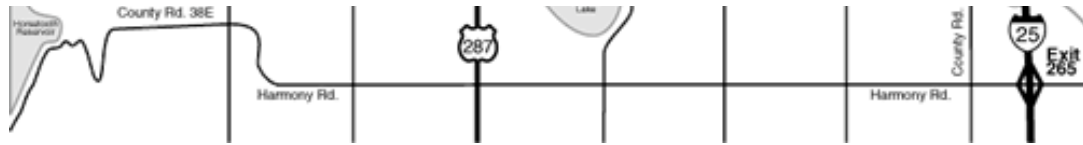

Animal Sciences Building